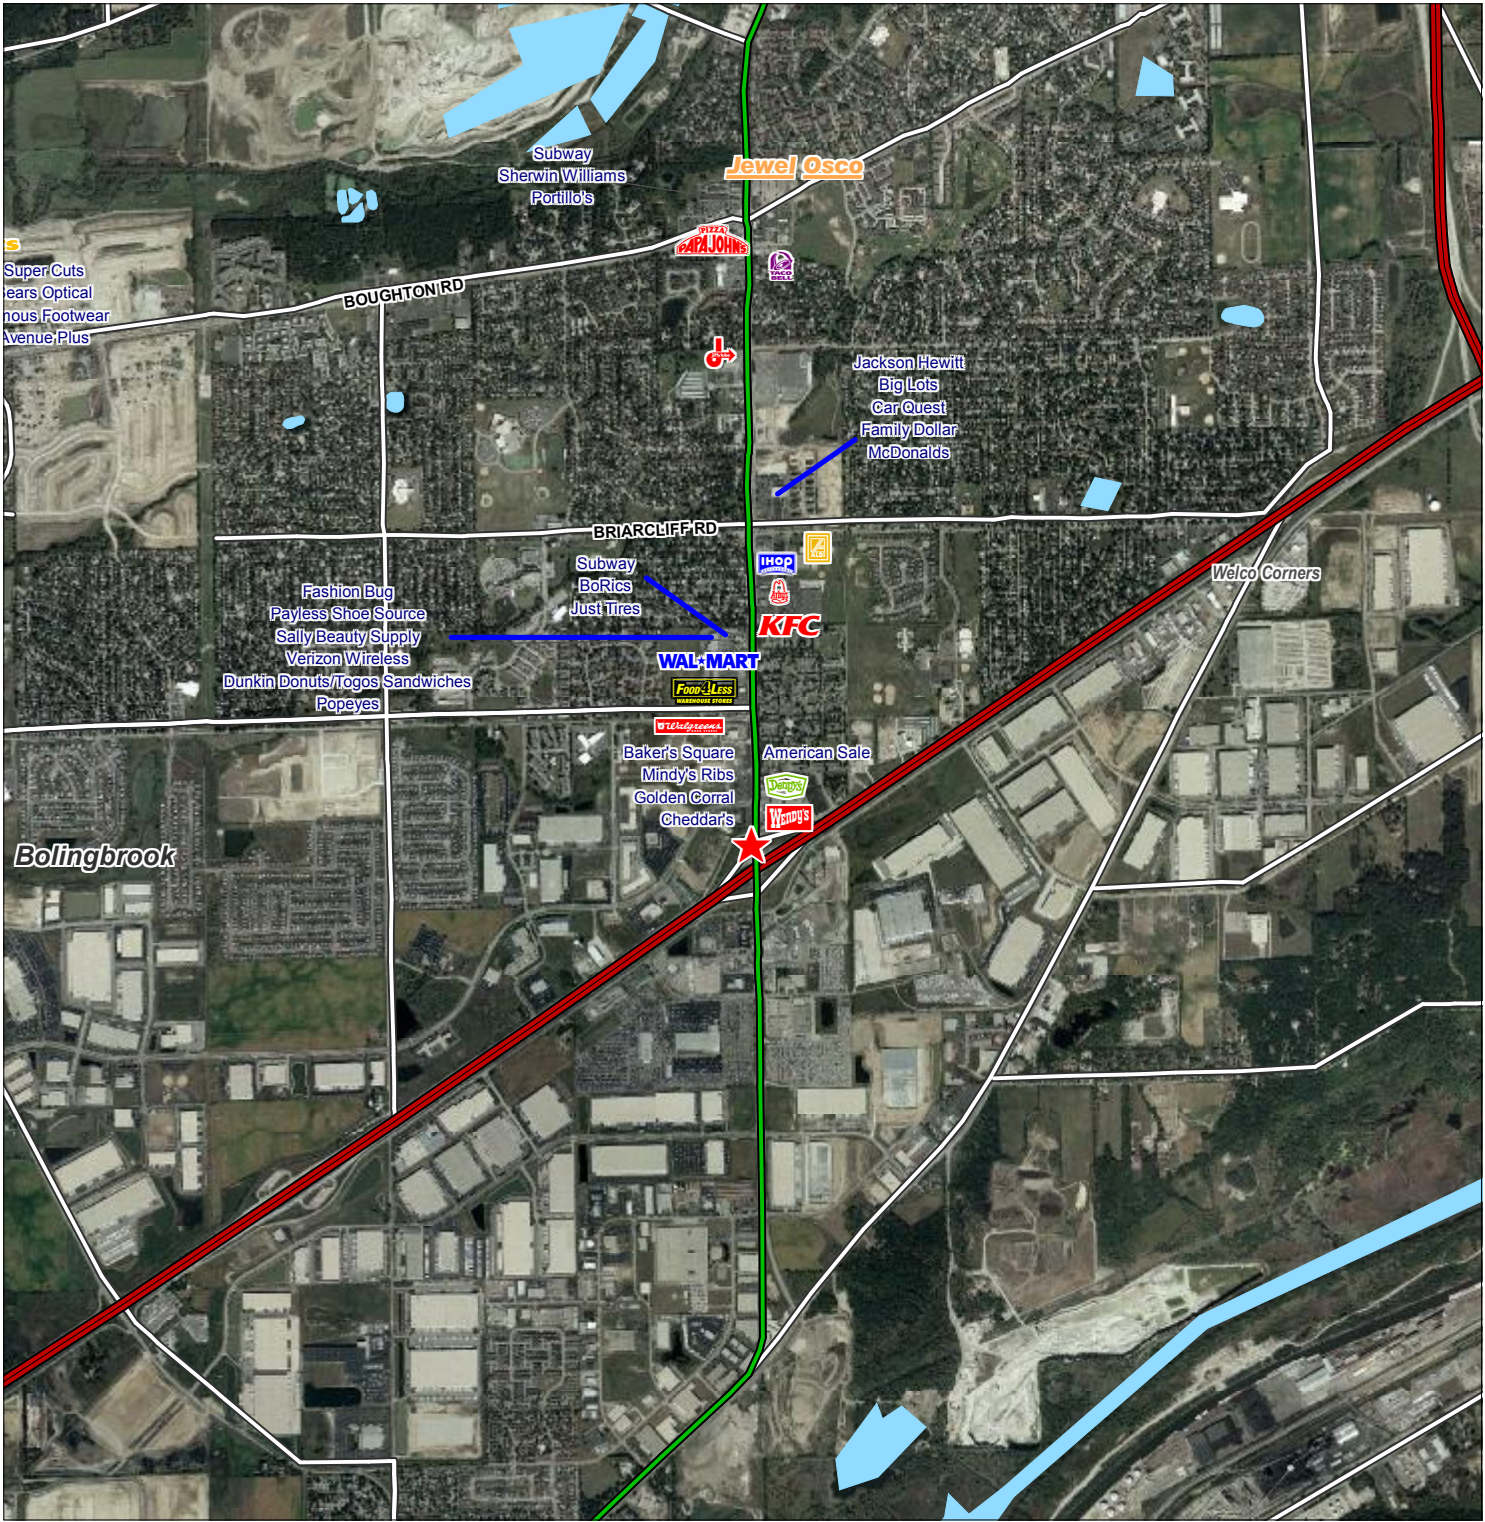

Lat: 41.6863 Lon: -88.068 Zoom: 4.498 mi Logos are for identification purposes only and may be trademarks of their respective companies.

©2006, SITES USA Inc., Chandler, AZ (480) 491-1112. All Rights Reserved.

391 S Bolingbrook Dr Bolingbrook, Illinois

February 2006

This map was produced using data from private and government sources deemed to be reliable. The information herein is provided without representation or warranty.